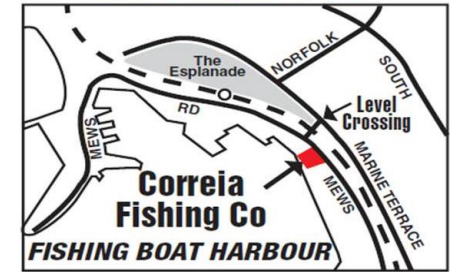

MON & TUES

PUBLIC HOLIDAYS

Tel: 9335 6674

FREMANTLE

Monday - Friday

Correia Fishing Co

2 Mews Road, Fremantle
(next to 'Endeavour Replica
shed at Fishing Boat Harbour)

Correia Fishing Co