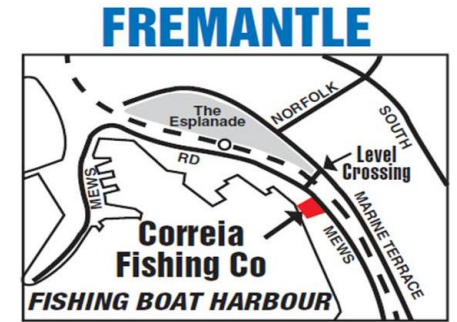

Established in 1952 Correia Fishing Co. a WA family run business that has been fishing the pristine waters of Shark Bay since 1963, currently operates a fleet of 23 metre trawlers in the Shark Bay prawn fishery, located approximately 800 kms north of Perth Western Australia.

CLOSED
PUBLIC HOLIDAYS

Monday - Friday

Correia Fishing Co

2 Mews Road, Fremantle
(next to 'Endeavour Replica
shed at Fishing Boat Harbour)

Correia Fishing Co

WILD OCEAN CAUGHT WEST AUSTRALIAN SEAFOOD
PACKED & SNAP FROZEN AT SEA FOR CORREIA FISHING CO

CHECK OUT OUR WEBSITE

www.correiafishingco.com.au

- ▶ link on our website ◀
- ▶ current price list ◀

FIND us on Facebook

DIRECT SALES PRICE LIST ► 06 MAY 2021 ►

| PRAWNS | SIZE | GRADE | 3KG PACKS |
|--------------------|---------------|--------------|------------|
| RAW KING | MIXED | S&B UNGRADED | \$55 |
| RAW KING | MEDIUM | 20/30 | \$50 |
| RAW KING | MEDIUM | 20/25 | \$55 |
| COOKED KING | MEDIUM | | N/A |
| RAW KING | LARGE | 16/20 | \$75 |
| RAW KING | X-LARGE | 11/15 | \$90 |
| RAW KING | JUMBO | 6/10 | \$110 |